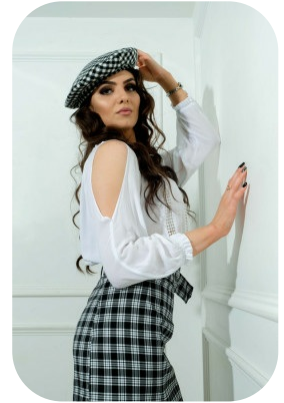

Maria Madalina Miroiu

Trainings: 1

Age: 25-30

Height:

Eye Colour:

Accent:

Gender:F

5ft6inch

Green

East Euro

Location:

Weight:

Waist: 30

London

59kg

Bust: 34

Drives: No

Shoe Size:

Hips: 37

5

Hair Color:

Brunette

Talents

COMMERCIAL MODELS, EXTRAS