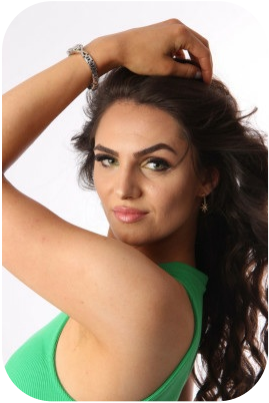

Maria Madalina Miroiu

Trainings: 1

Age: 25-30

Height:

Eye Colour:

Accent:

Gender:F

5ft6inch

Green

East Euro

Location:

Weight:

Waist: 30

London

59kg

Bust: 34

Drives: No

Shoe Size:

Hips: 37

5

Hair Color:

Brunette

Talents

COMMERCIAL MODELS, EXTRAS