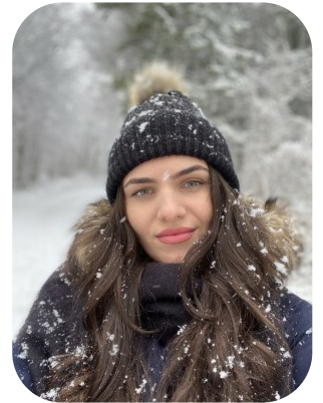

Maria Madalina Miroiu

Trainings: 1

Age: 25-30

Height:

Eye Colour:

Accent:

Gender:F

5ft6inch

Green

East Euro

Location:

Weight:

Waist: 30

London

59kg

Bust: 34

Drives: No

Shoe Size:

Hips: 37

5

Hair Color:

Brunette

Talents

COMMERCIAL MODELS, EXTRAS